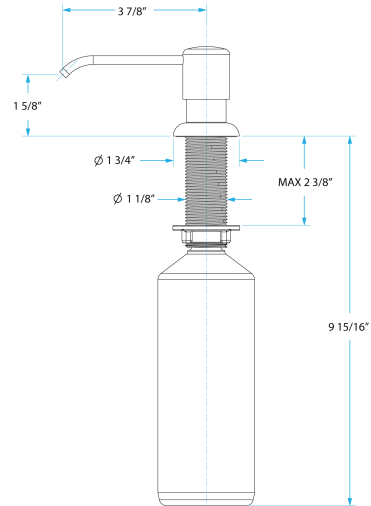

FONTANA COMMERCIAL BRUSHED GOLD TOUCHLESS MANUAL SOAP DISPENSER SPECS

Size:

SPECS:

- Solid brass construction
- Self-priming pump
- Refillable from above
- Holds up to 17 oz. of liquid
- Pump: 1 5/8"
- Spout: 3 7/8"
- Spout height: 1-5/8"

- a. Pump
- b. Dispenser Base
- c. Washer
- d. Mounting Nut
- e. Dispenser Bottle