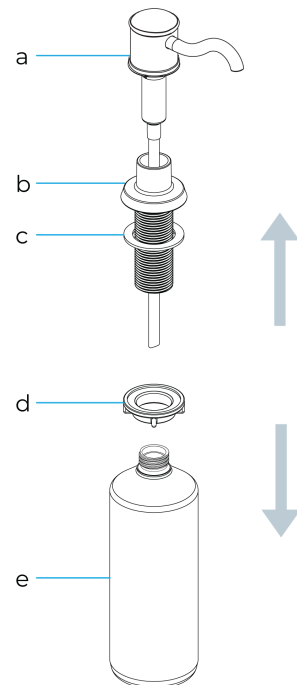

FONTANA COMMERCIAL BRUSHED GOLD TOUCHLESS MANUAL SOAP DISPENSER SPECS

Size:

SPECS:

- Solid brass construction
- Self-priming pump
- Refillable from above
- Holds up to 17 oz. of liquid
- Pump: 1 5/8"
- Spout: 3 7/8"
- Spout height: 1-5/8"

- a. Pump
- b. Dispenser Base
- c. Washer
- d. Mounting Nut
- e. Dispenser Bottle